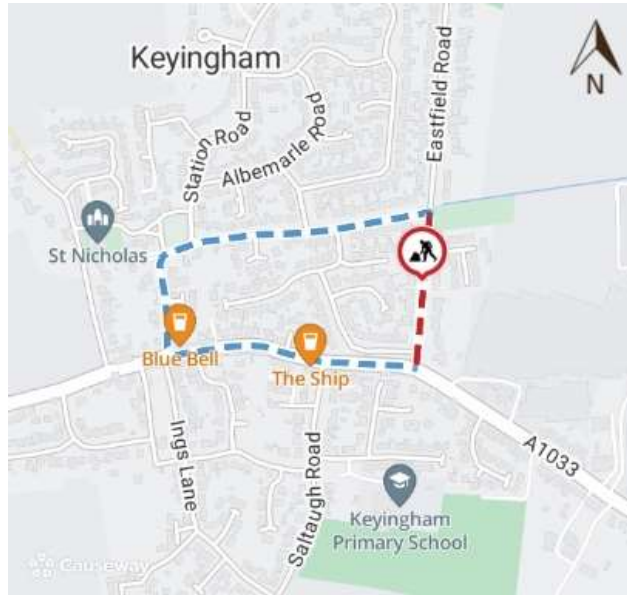

PROPOSED PLAN OF WORKS AND ASSOCIATED DIVERSION

Site: Keyingham, Eastfield Road **Plan Number:** 140809325 **Date:** 2 December 2024

Drawn by: Ruth Wilson

Imagery © 2024 [MapTiler](#) | Imagery © 2024 [Hexagon](#) | © [MapTiler](#) © [OpenStreetMap contributors](#)

Imagery © 2024 [MapTiler](#) | Imagery © 2024 [Hexagon](#) | © [MapTiler](#) © [OpenStreetMap contributors](#)

Imagery © 2024 [MapTiler](#) | Imagery © 2024 [Hexagon](#) | © [MapTiler](#) © [OpenStreetMap contributors](#)